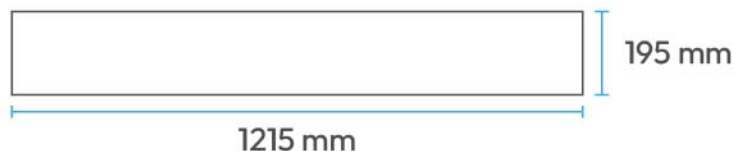

Fire
Retardant

Water
Resistant

Wear
Resistant

Product Overview & Details

Dimension

10 x 195 x 1215 mm

Specification

AC4 Class

Pressed Bevel

Packing

20.5 sqft / 8 pcs / ctn
17.5 kg / ctn
60 ctns / pallet

Texture

Embossed

Thickness

 10 mm

Dimesion