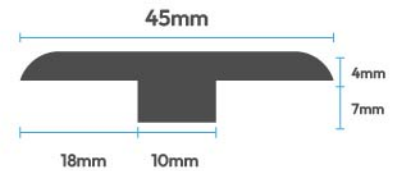

Fire
Retardant

Water
Resistant

Wear
Resistant

Product Overview & Details

Dimension

10 x 195 x 1215 mm

Specification

AC4 Class

CDF Accessories - HDF Profile

CDFS

CDF Stair Board
Dimension: 1215 x 135 x 25 mm

HAP

HDF A Profile
Dimension: 2400 x 45 x 13 mm

HTP

HDF T Profile
Dimension: 2400 x 45 x 11 mm

CDFS111
Venus Ivory