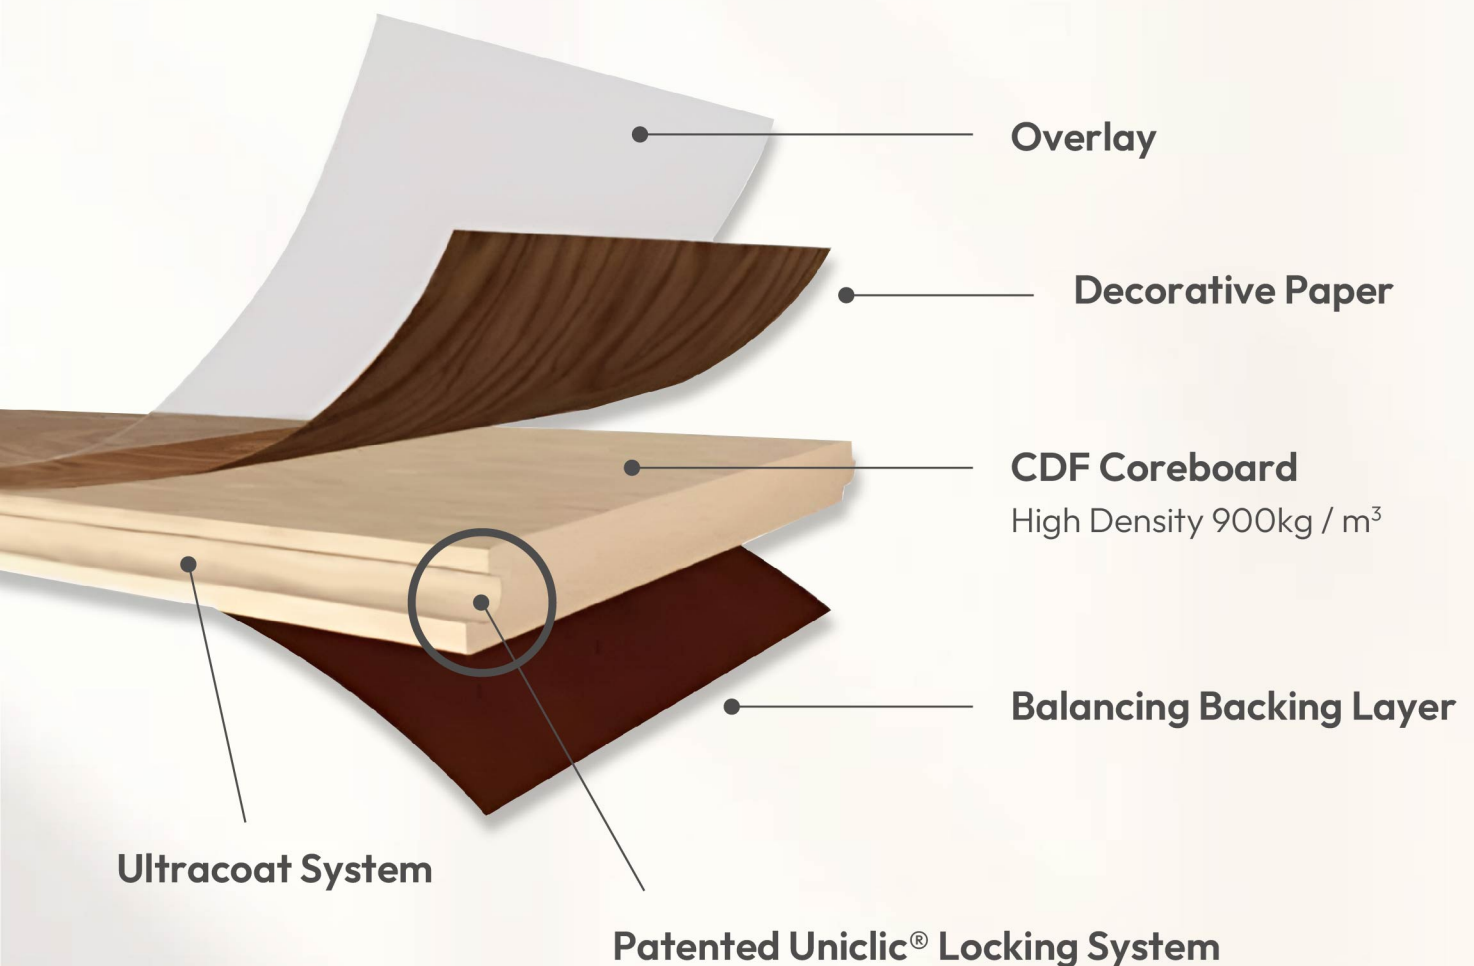

10mm CDF Flooring

Mitologia Collection

High Performance Components

Features of CDF Flooring

Performance Highlights

Termite
Resistant

Stain
Resistant

Fade
Resistant

Scratch
Resistant

Uniclic®
Locking System

4 Sided
Painted Bevel

Ultracoat
System

High density
≈900kg/m³

Impact
Resistant

Easy to
Clean

Slip
Resistant

Fire
Retardant

Water
Resistant

Wear
Resistant

Product Overview & Details

Dimension

10 x 195 x 1215 mm

Specification

AC4 Class