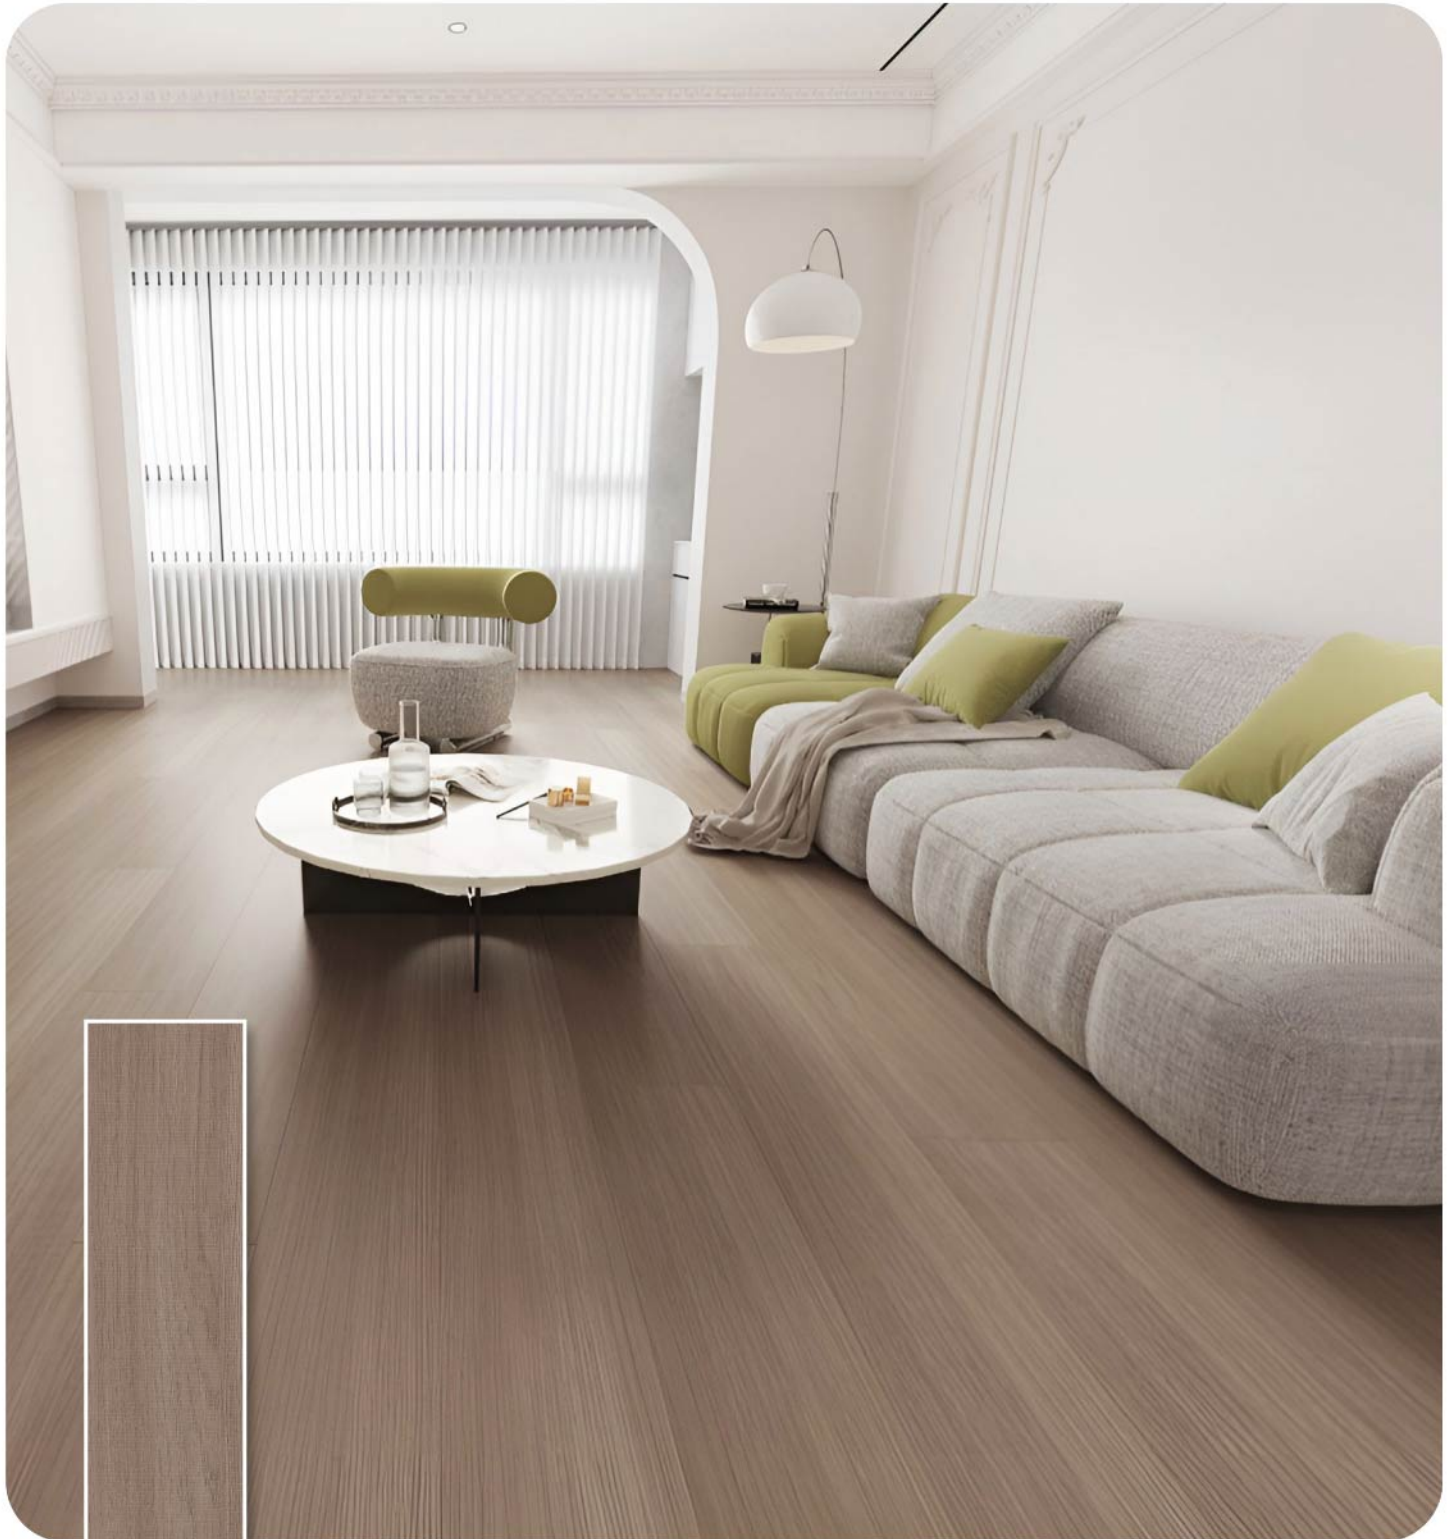

CDF114

PVC Skirting & Profile - Recommend Matching Colour

37 Chateau Mocha