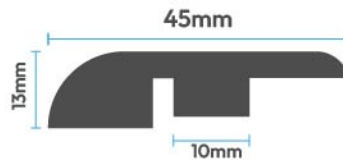

Fire
Retardant

Water
Resistant

Wear
Resistant

Product Overview & Details

Dimension

10 x 195 x 1215 mm

Specification

AC4 Class

Pressed Bevel

Packing

20.5 sqft / 8 pcs / ctn
17.5 kg / ctn
60 ctns / pallet

Texture

Embossed

Thickness

 10 mm

Dimesion

CDF Accessories - HDF Profile

CDFS

CDF Stair Board
Dimension: 1215 x 135 x 25 mm

HAP

HDF A Profile
Dimension: 2400 x 45 x 13 mm

HTP

HDF T Profile
Dimension: 2400 x 45 x 11 mm

CDFS111
Venus Ivory