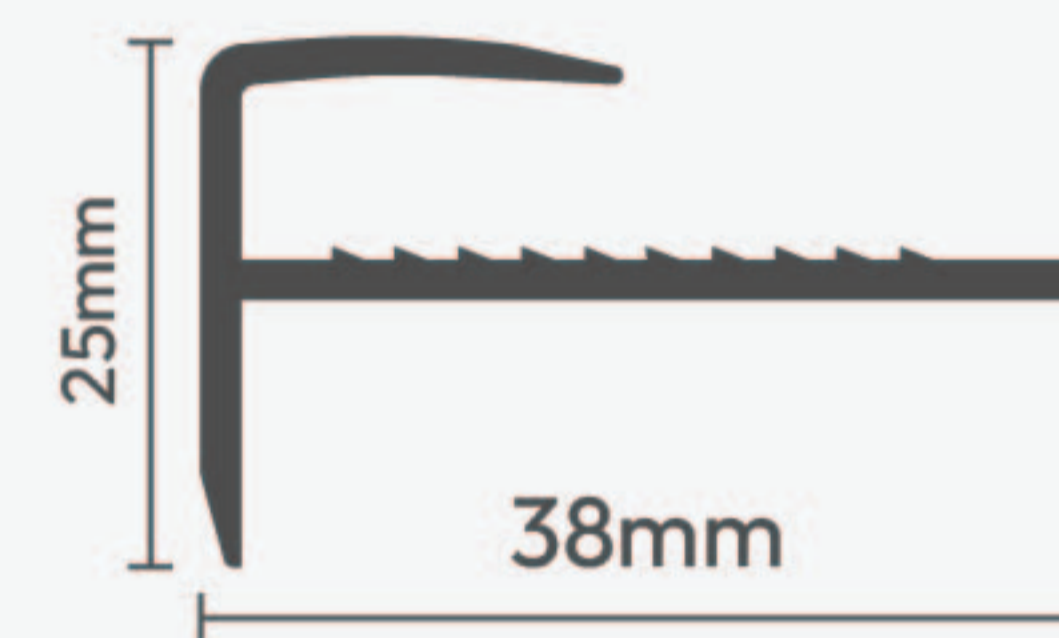

PVC PROFILE

STRUCTURE

4MM Nosing Profile (F4)

Product Size: 25 x 35 x 2700mm

Packing: 40 pcs | 9 ft / 0.62 kg / pcs

8MM Nosing Profile (F8)

Product Size: 25 x 38 x 2700mm

Packing: 44 pcs | 9 ft / 0.70 kg / pcs

Big L Profile (BL)

Product Size: 32 x 28 x 2700mm

Packing: 75 pcs | 9 ft / 0.46 kg / pcs

White

Grey 2

Yellow Oak

Barli

Almond 2