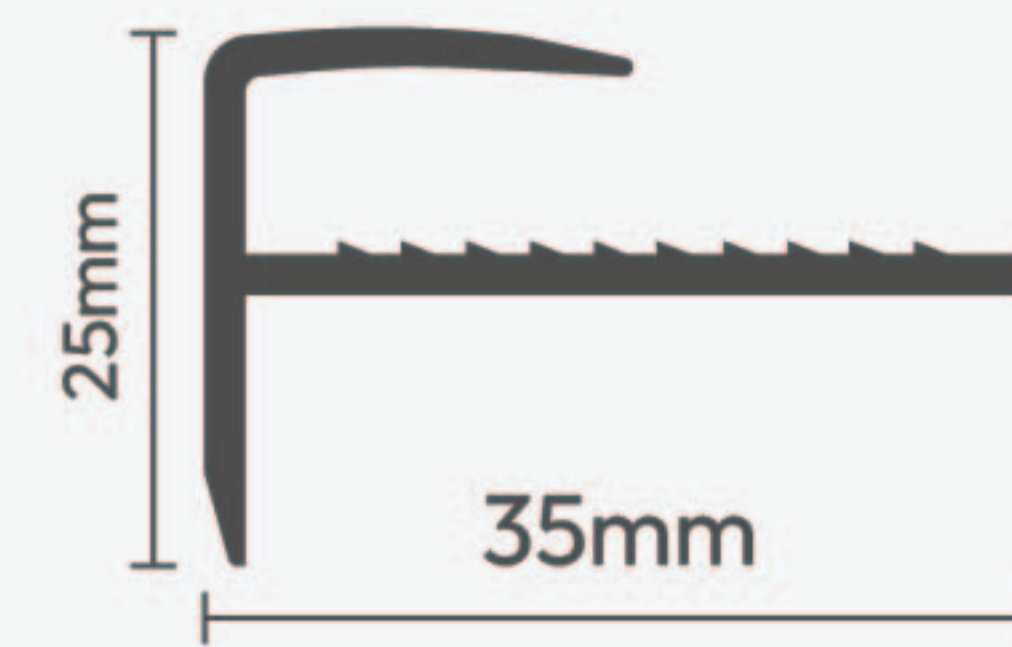

floor inc[™]

CYBERFLOR[®]
GUARDIAN OF FLOORING

FLOORING ACCESSORIES

PVC SKIRTING

70H

70MM Skirting

Product Size:
70 x 13 x 2440mm

Packing:
30 pcs / 25.5 kg / box
0.85 kg / 8 ft / pcs

100H

100MM Skirting

Product Size:
100 x 13 x 2440mm

Packing:
20 pcs / 17.6 kg / box
0.88 kg / 8 ft / pcs

Colour Option

White

Grey 2

Yellow Oak

PVC PROFILE

STRUCTURE

4MM Nosing Profile (F4)

Product Size: 25 x 35 x 2700mm

Packing: 40 pcs | 9 ft / 0.62 kg / pcs

8MM Nosing Profile (F8)

Product Size: 25 x 38 x 2700mm

Packing: 44 pcs | 9 ft / 0.70 kg / pcs

Big L Profile (BL)

Product Size: 32 x 28 x 2700mm

Packing: 75 pcs | 9 ft / 0.46 kg / pcs

White

Grey 2

Yellow Oak

Barli

Almond 2