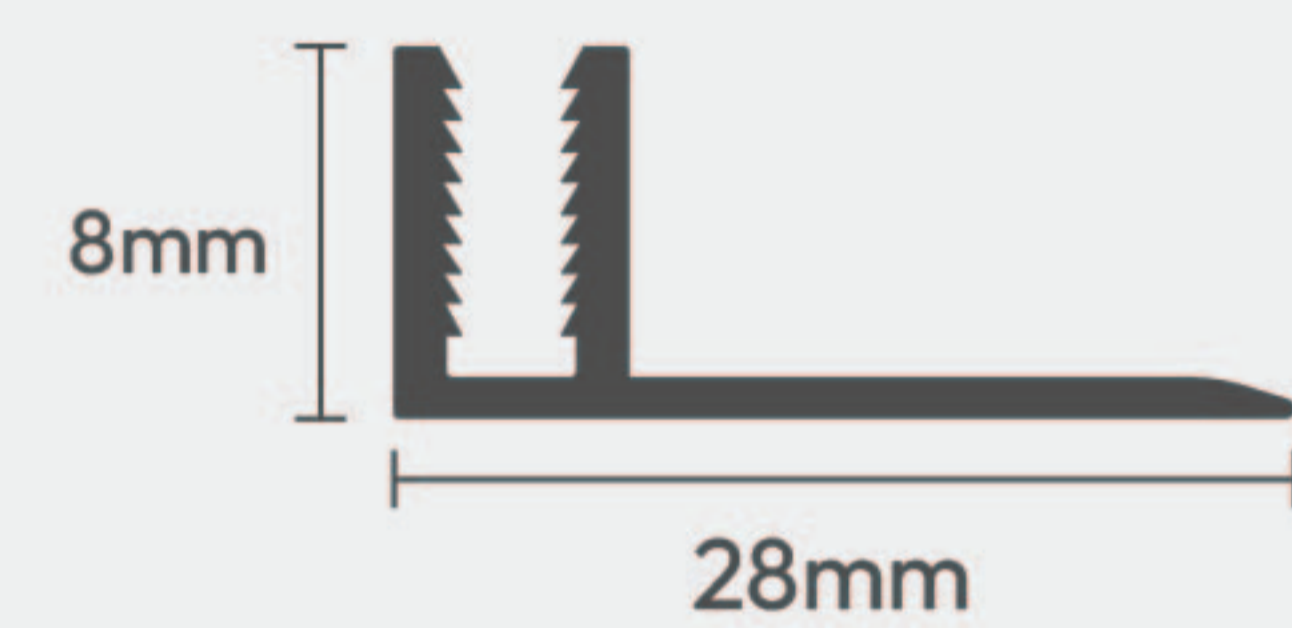

PVC PROFILE / with 8MM Runner

STRUCTURE

A Profile with 8MM Runner (A8)

Product Size: 32 x 9 x 2700mm
Packing: 45 pcs | 9 ft / 0.60 kg / pcs

8mm Runner

End Profile with 8MM Runner (N8)

Product Size: 23 x 8 x 2700mm
Packing: 50 pcs | 9 ft / 0.46 kg / pcs

A8, N8 & T8 Inclusive of 8mm Runner

T Profile with 8MM Runner (T8)

Product Size: 25 x 7 x 2700mm
Packing: 50 pcs | 9 ft / 0.51 kg / pcs