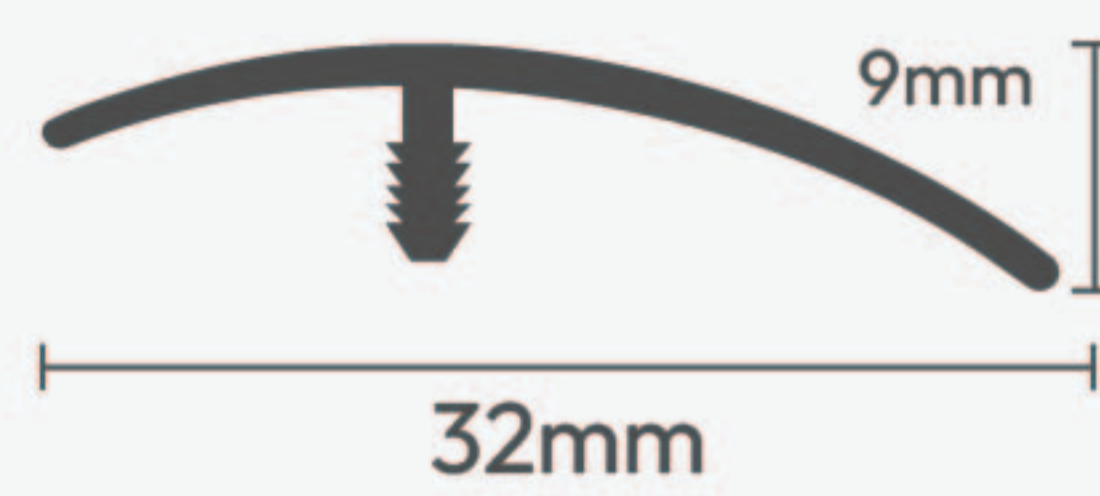

PVC PROFILE / with 4MM Runner

STRUCTURE

A Profile with 4MM Runner (A4)

Product Size: 32 x 9 x 2700mm
Packing: 45 pcs | 9 ft / 0.58 kg / pcs