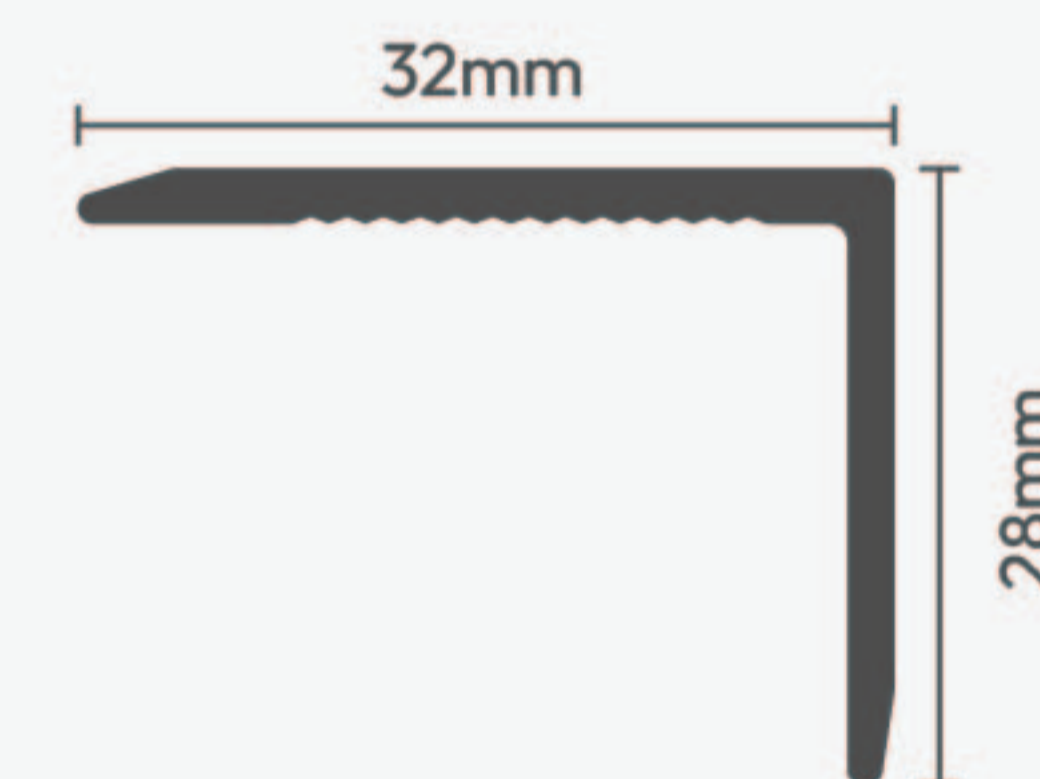

100H

100MM Skirting

Product Size:
100 x 13 x 2440mm

Packing:
20 pcs / 17.6 kg / box
0.88 kg / 8 ft / pcs

Colour Option

White

Grey 2

Yellow Oak

PVC PROFILE

STRUCTURE

4MM Nosing Profile (F4)

Product Size: 25 x 35 x 2700mm

Packing: 40 pcs | 9 ft / 0.62 kg / pcs

8MM Nosing Profile (F8)

Product Size: 25 x 38 x 2700mm

Packing: 44 pcs | 9 ft / 0.70 kg / pcs

Big L Profile (BL)

Product Size: 32 x 28 x 2700mm

Packing: 75 pcs | 9 ft / 0.46 kg / pcs

White

Grey 2

Yellow Oak

Barli

Almond 2