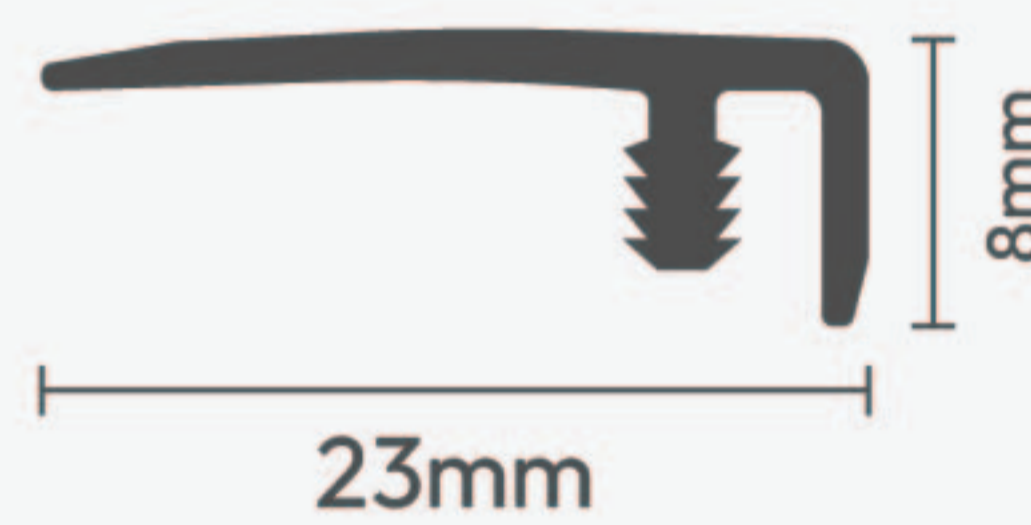

End Profile with 4MM Runner (N4)

Product Size: 23 x 8 x 2700mm
Packing: 50 pcs | 9 ft / 0.45 kg / pcs