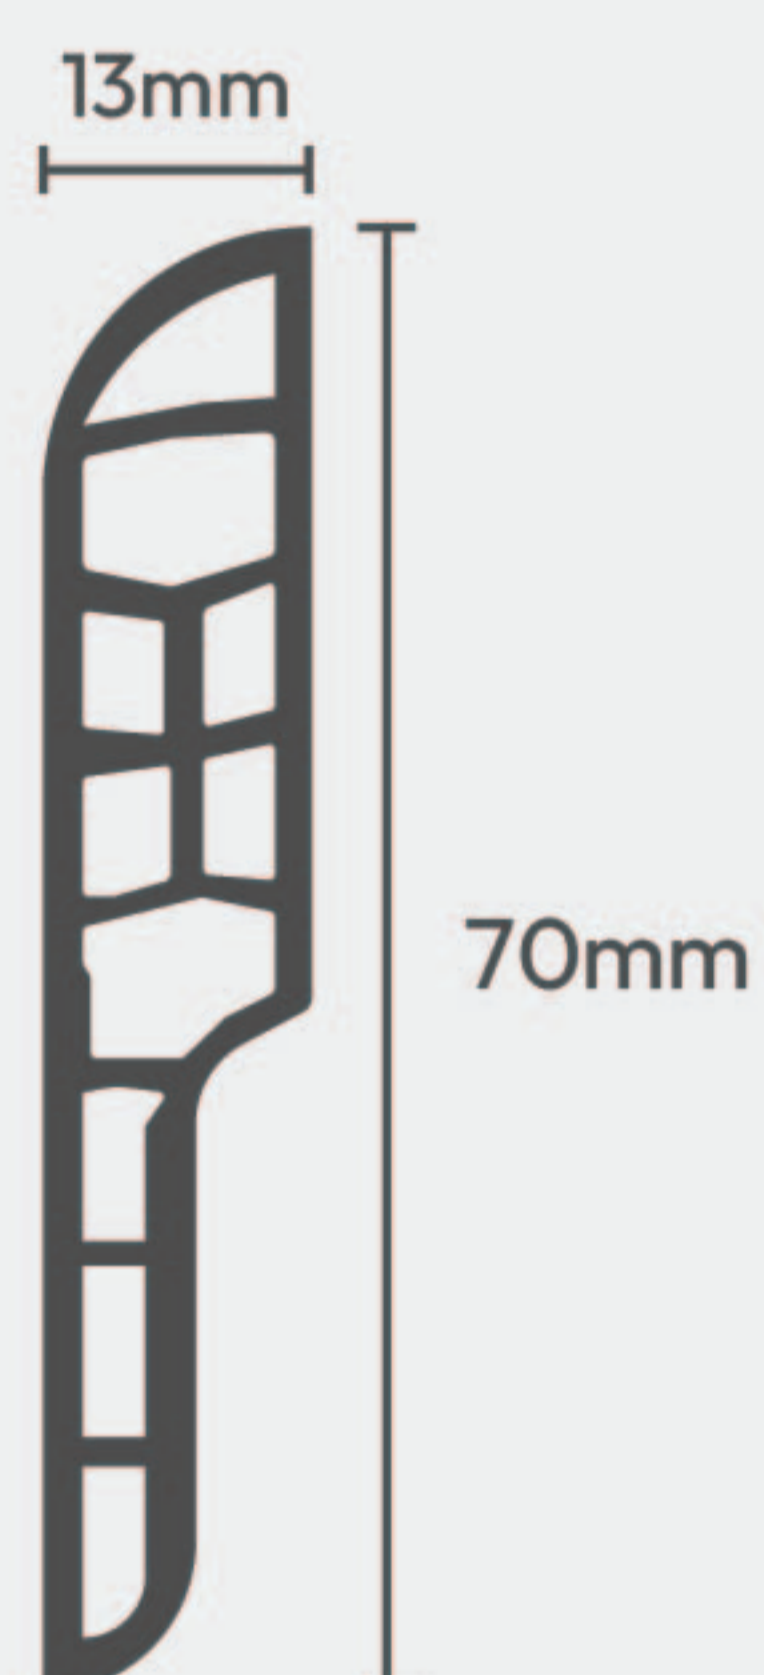

floor inc[™]

CYBERFLOR[®]
GUARDIAN OF FLOORING

FLOORING ACCESSORIES

PVC SKIRTING

70H

70MM Skirting

Product Size:
70 x 13 x 2440mm

Packing:
30 pcs / 25.5 kg / box
0.85 kg / 8 ft / pcs

100H

100MM Skirting

Product Size:
100 x 13 x 2440mm

Packing:
20 pcs / 17.6 kg / box
0.88 kg / 8 ft / pcs

Colour Option

White

Grey 2

Yellow Oak

PVC PROFILE

STRUCTURE

4MM Nosing Profile (F4)

Product Size: 25 x 35 x 2700mm

Packing: 40 pcs | 9 ft / 0.62 kg / pcs

8MM Nosing Profile (F8)

Product Size: 25 x 38 x 2700mm

Packing: 44 pcs | 9 ft / 0.70 kg / pcs

Big L Profile (BL)

Product Size: 32 x 28 x 2700mm

Packing: 75 pcs | 9 ft / 0.46 kg / pcs

White

Grey 2

Yellow Oak

Barli

Almond 2