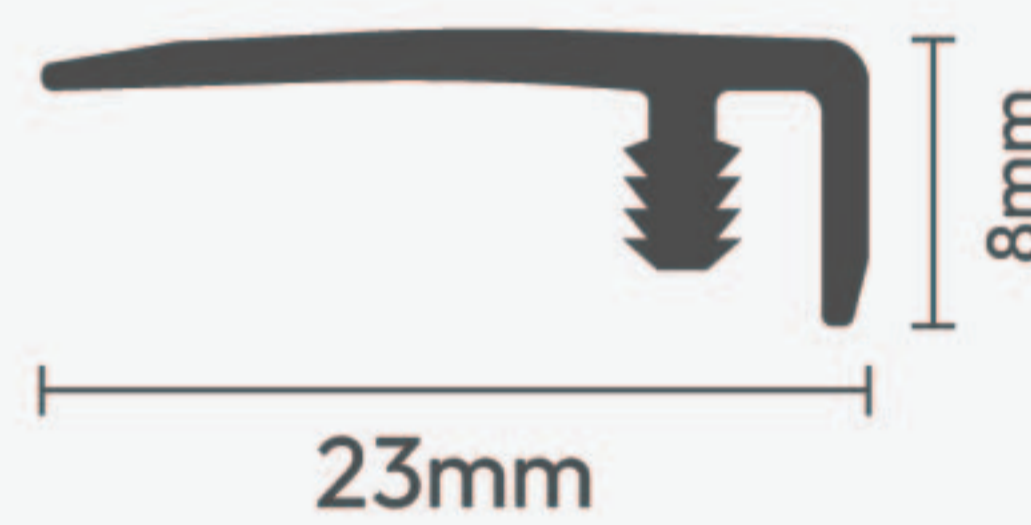

A Profile with 8MM Runner (A8)

Product Size: 32 x 9 x 2700mm
Packing: 45 pcs | 9 ft / 0.60 kg / pcs

8mm Runner

End Profile with 8MM Runner (N8)

Product Size: 23 x 8 x 2700mm
Packing: 50 pcs | 9 ft / 0.46 kg / pcs

A8, N8 & T8 Inclusive of 8mm Runner

T Profile with 8MM Runner (T8)

Product Size: 25 x 7 x 2700mm
Packing: 50 pcs | 9 ft / 0.51 kg / pcs

White

Grey 2

Yellow Oak

Barli

Almond 2