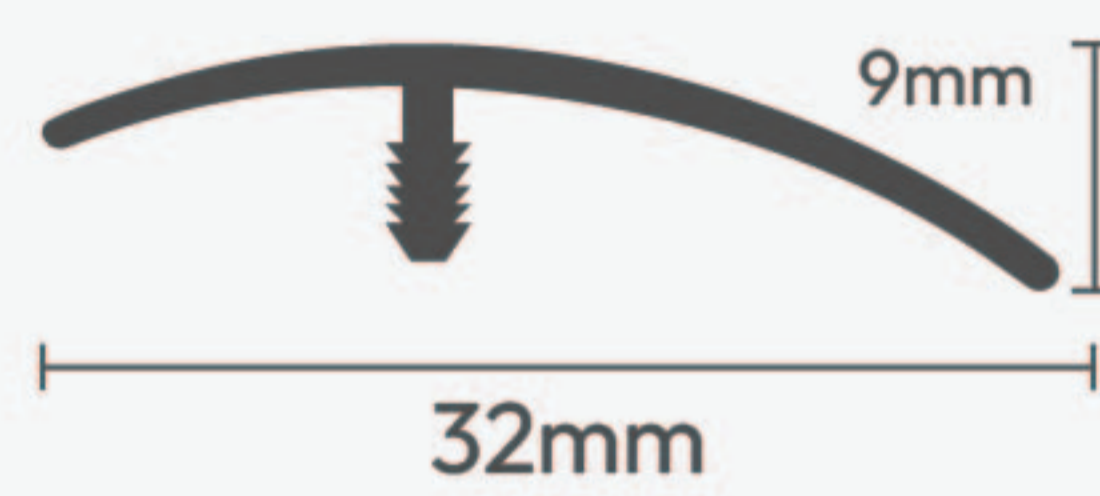

PVC PROFILE / with 8MM Runner

STRUCTURE

A Profile with 8MM Runner (A8)

Product Size: 32 x 9 x 2700mm
Packing: 45 pcs | 9 ft / 0.60 kg / pcs