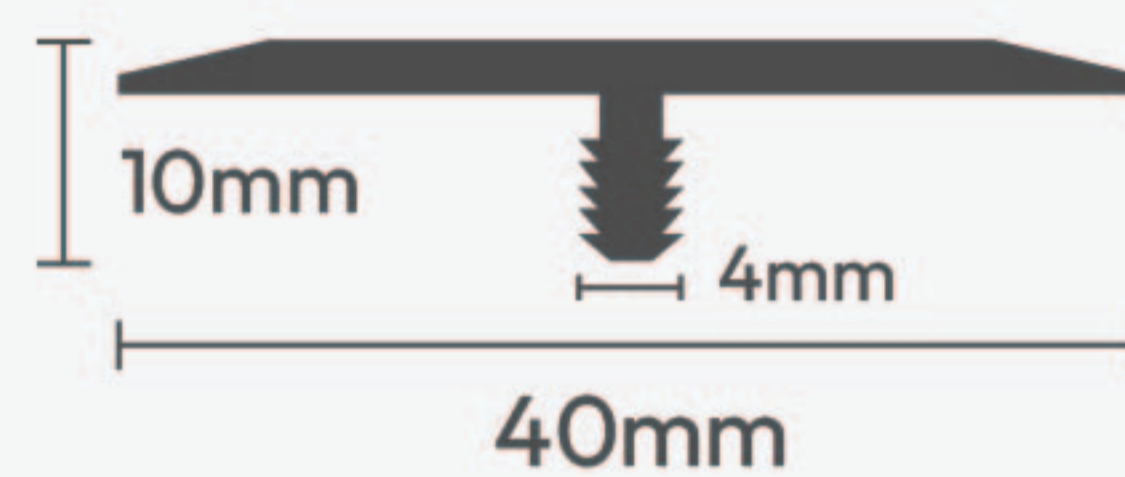

PVC PROFILE / with 8MM Runner

STRUCTURE

T Profile with 8MM Runner (T8)

Packing: 30 pcs
Product Size: 40 x 10 x 2700mm

8mm Runner

End Profile with 8MM Runner (E8)

Packing: 30 pcs
Product Size: 30 x 10.5 x 2700mm

T8, E8 & A8 Inclusive of 8mm Runner

A Profile with 8MM Runner (A8)

Packing: 30 pcs
Product Size: 50 x 11 x 2700mm

Matt Black

Solid White

White

Pine

Natural