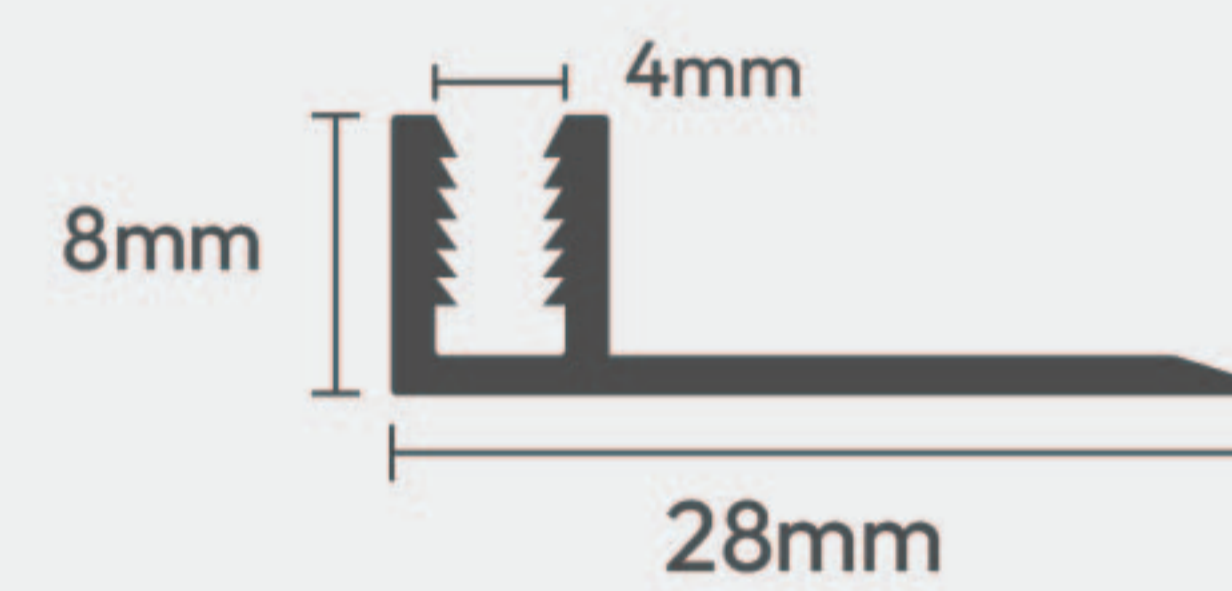

PVC PROFILE / with 8MM Runner

STRUCTURE

T Profile with 8MM Runner (T8)

Packing: 30 pcs
Product Size: 40 x 10 x 2700mm

8mm Runner

End Profile with 8MM Runner (E8)

Packing: 30 pcs
Product Size: 30 x 10.5 x 2700mm

T8, E8 & A8 Inclusive of 8mm Runner

A Profile with 8MM Runner (A8)

Packing: 30 pcs
Product Size: 50 x 11 x 2700mm

Matt Black

Solid White

White

Pine

Natural