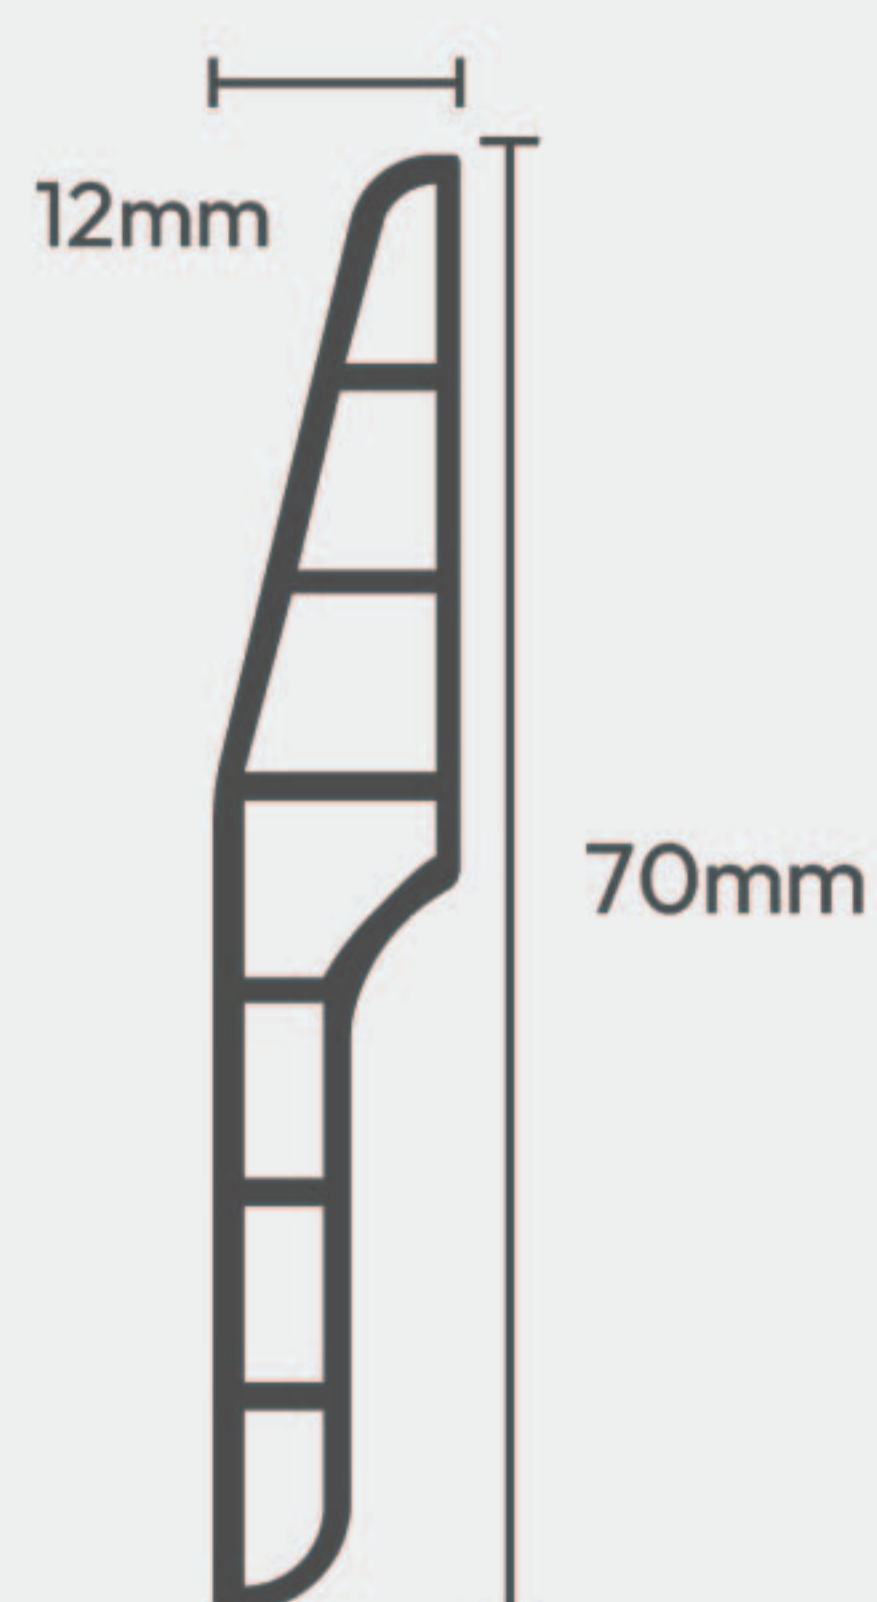

novafloor |  CYBERFLOR®
GUARDIAN OF FLOORING

FLOORING ACCESSORIES

PVC SKIRTING

N-70

70MM Skirting

Product Size:
70 x 12 x 2400mm

Packing: 30 pcs

N-95

95MM Skirting

Product Size:
95 x 15 x 2400mm

Packing: 20 pcs

Colour Option

Matt Black

Solid White

White

Pine

PVC PROFILE

STRUCTURE

Reducer Profile (A)

Packing: 60 pcs
Product Size: 28 x 10 x 2700mm

Small L Profile (L)

Packing: 150 pcs
Product Size: 25 x 6 x 2700mm

T Profile (T)

Packing: 80 pcs
Product Size: 25 x 7 x 2700mm

T8, E8 & A8 Inclusive of 8mm Runner

A Profile with 8MM Runner (A8)

Packing: 30 pcs
Product Size: 50 x 11 x 2700mm

Matt Black

Solid White

White

Pine

Natural