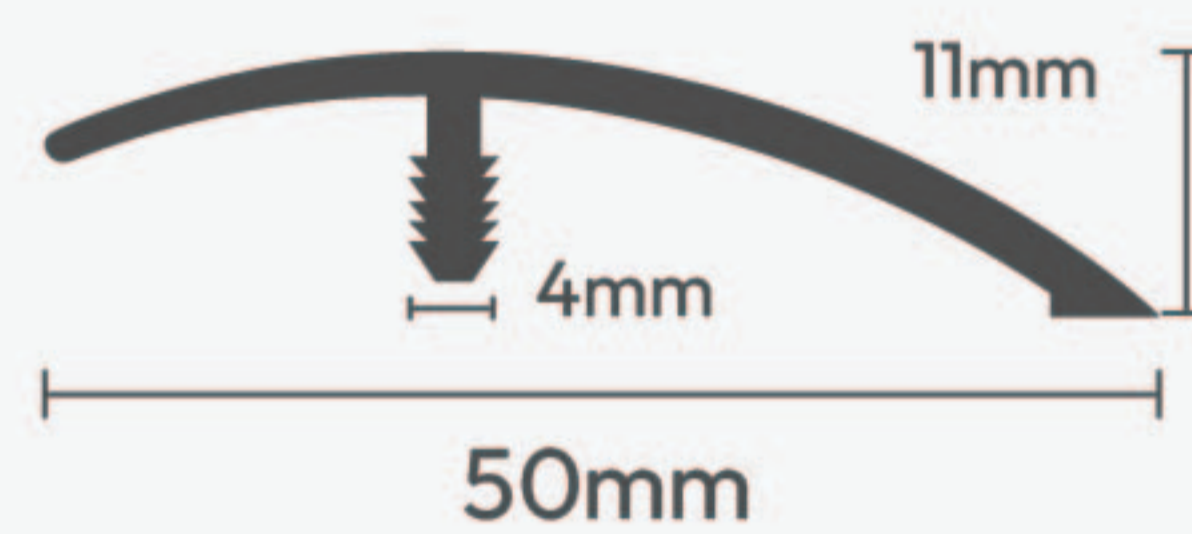

PVC PROFILE / with 8MM Runner

STRUCTURE

T Profile with 8MM Runner (T8)

Packing: 30 pcs
Product Size: 40 x 10 x 2700mm

8mm Runner

End Profile with 8MM Runner (E8)

Packing: 30 pcs
Product Size: 30 x 10.5 x 2700mm

T8, E8 & A8 Inclusive of 8mm Runner

A Profile with 8MM Runner (A8)

Packing: 30 pcs
Product Size: 50 x 11 x 2700mm

Matt Black

Solid White

White

Pine

Natural