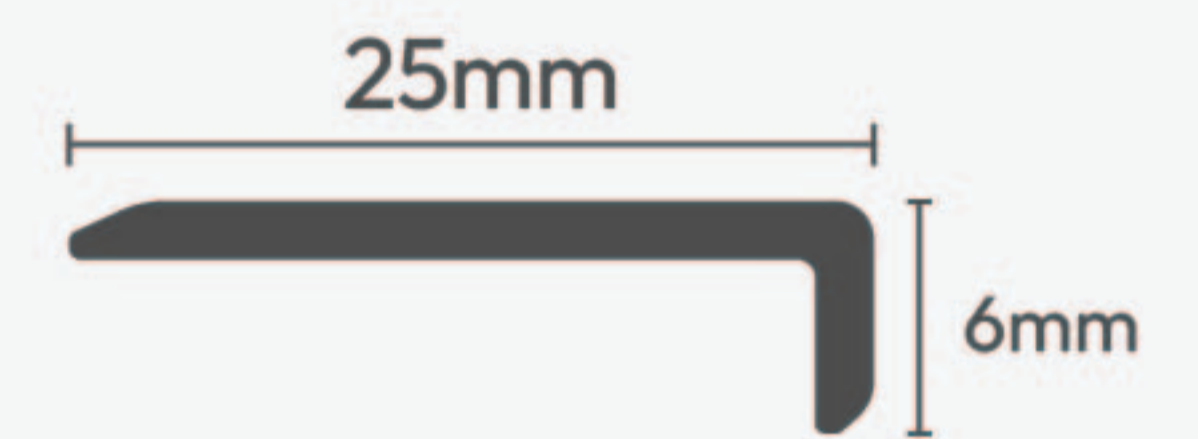

PVC PROFILE

STRUCTURE

Reducer Profile (A)

Packing: 60 pcs
Product Size: 28 x 10 x 2700mm

Small L Profile (L)

Packing: 150 pcs
Product Size: 25 x 6 x 2700mm

T Profile (T)

Packing: 80 pcs
Product Size: 25 x 7 x 2700mm