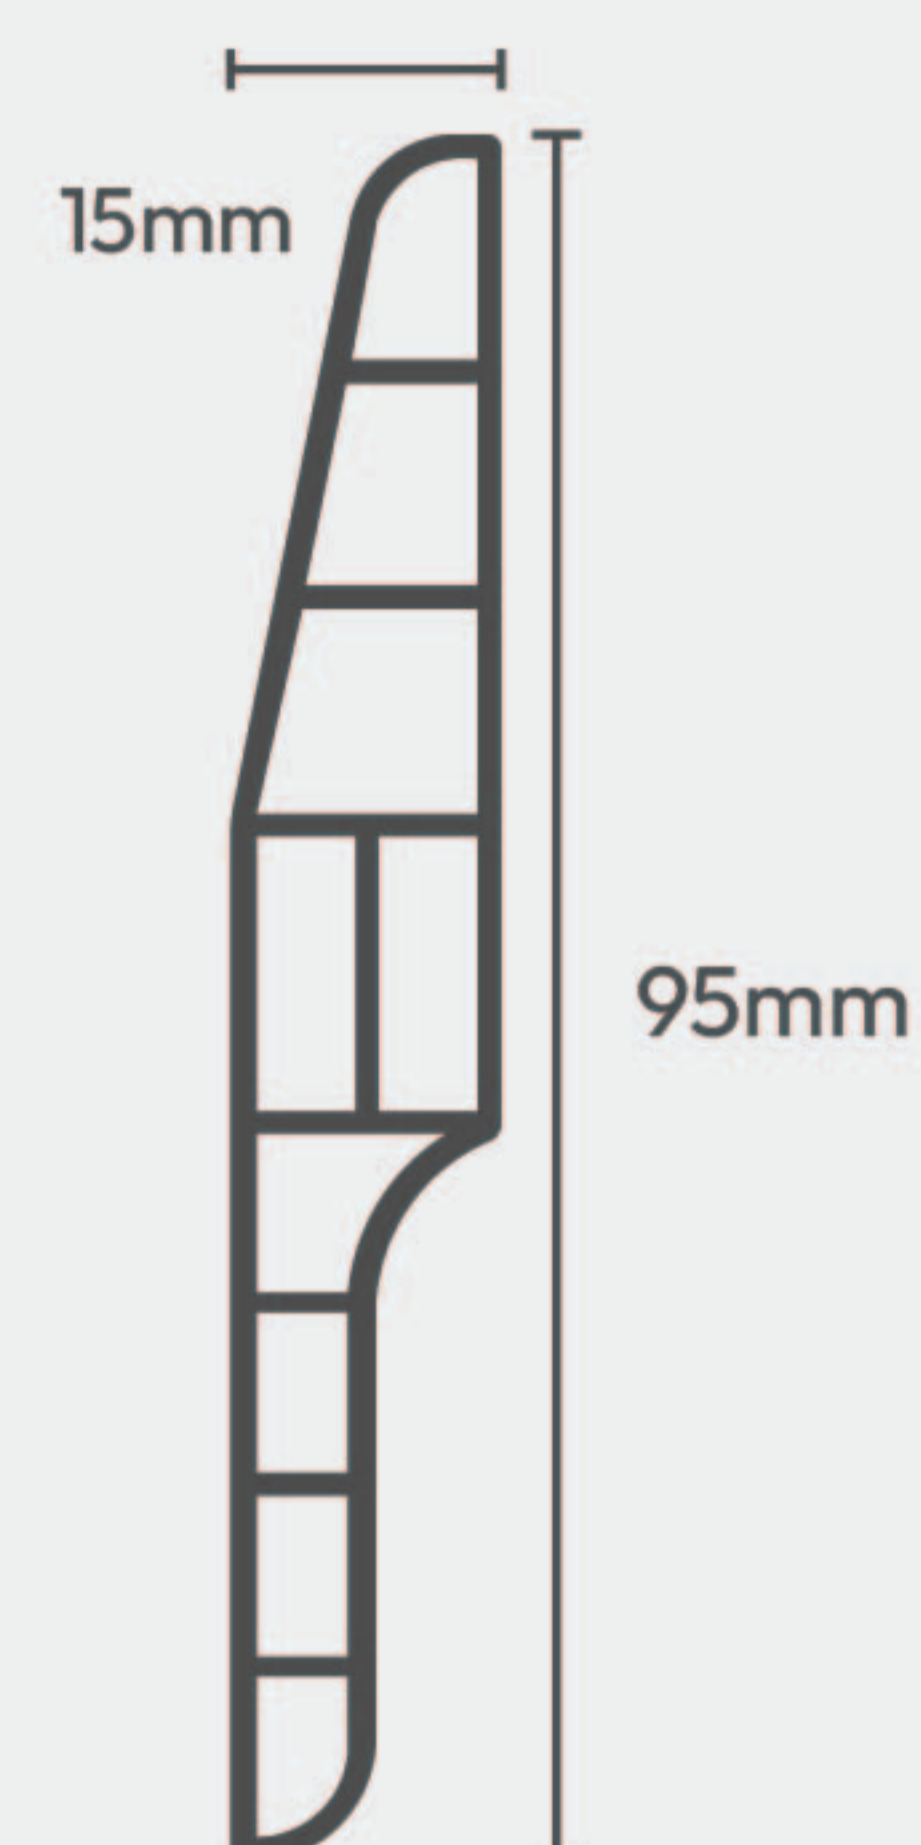

novafloor |  CYBERFLOR®
GUARDIAN OF FLOORING

FLOORING ACCESSORIES

PVC SKIRTING

N-70

70MM Skirting

Product Size:
70 x 12 x 2400mm

Packing: 30 pcs

N-95

95MM Skirting

Product Size:
95 x 15 x 2400mm

Packing: 20 pcs

Colour Option

Matt Black

Solid White

White

Pine

PVC PROFILE

STRUCTURE

Reducer Profile (A)

Packing: 60 pcs
Product Size: 28 x 10 x 2700mm

Small L Profile (L)

Packing: 150 pcs
Product Size: 25 x 6 x 2700mm

T Profile (T)

Packing: 80 pcs
Product Size: 25 x 7 x 2700mm

T8, E8 & A8 Inclusive of 8mm Runner

A Profile with 8MM Runner (A8)

Packing: 30 pcs
Product Size: 50 x 11 x 2700mm

Matt Black

Solid White

White

Pine

Natural