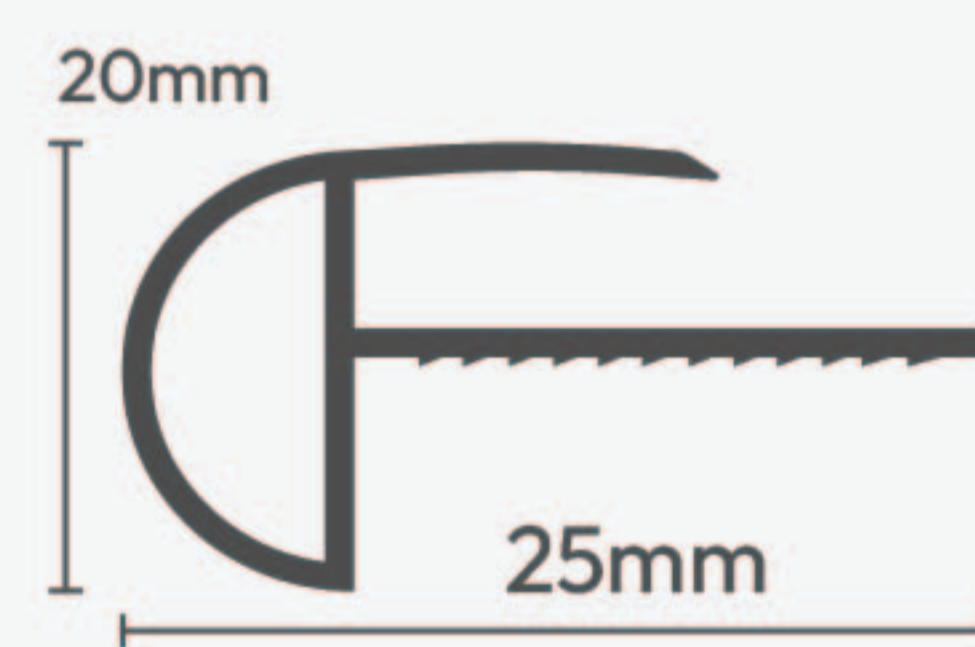

95MM Skirting

Product Size:
95 x 15 x 2400mm

Packing: 20 pcs

Colour Option

Matt Black

Solid White

White

Pine

PVC PROFILE

STRUCTURE

Reducer Profile (A)

Packing: 60 pcs
Product Size: 28 x 10 x 2700mm

Small L Profile (L)

Packing: 150 pcs
Product Size: 25 x 6 x 2700mm

T Profile (T)

Packing: 80 pcs
Product Size: 25 x 7 x 2700mm

Big L Profile (BL)

Packing: 75 pcs
Product Size: 32 x 28 x 2700mm

Stair Nosing (SN)

Packing: 30 pcs
Product Size: 20 x 25 x 2700mm

Matt Black

Solid White

White

Pine