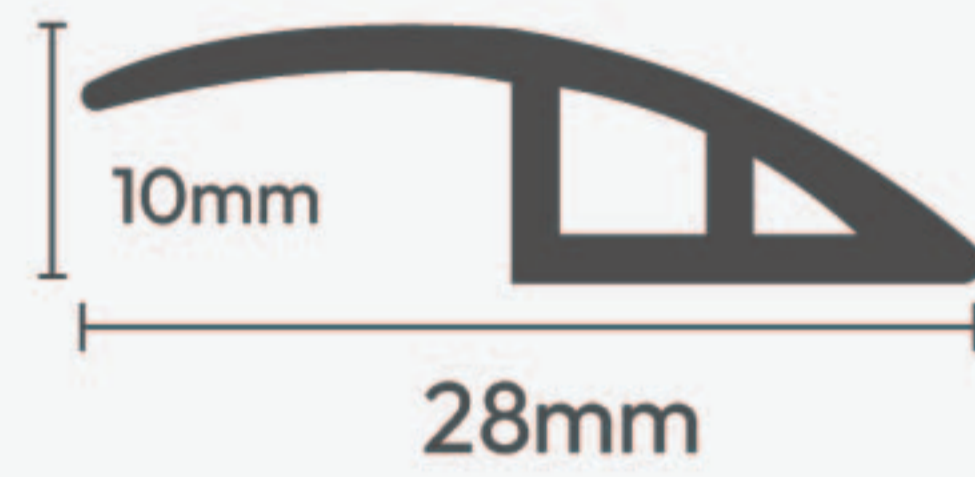

novafloor |  CYBERFLOR®
GUARDIAN OF FLOORING

FLOORING ACCESSORIES

PVC SKIRTING

N-70

70MM Skirting

Product Size:
70 x 12 x 2400mm

Packing: 30 pcs

N-95

95MM Skirting

Product Size:
95 x 15 x 2400mm

Packing: 20 pcs

Colour Option

Matt Black

Solid White

White

Pine

PVC PROFILE

STRUCTURE

Reducer Profile (A)

Packing: 60 pcs
Product Size: 28 x 10 x 2700mm

Small L Profile (L)

Packing: 150 pcs
Product Size: 25 x 6 x 2700mm

T Profile (T)

Packing: 80 pcs
Product Size: 25 x 7 x 2700mm