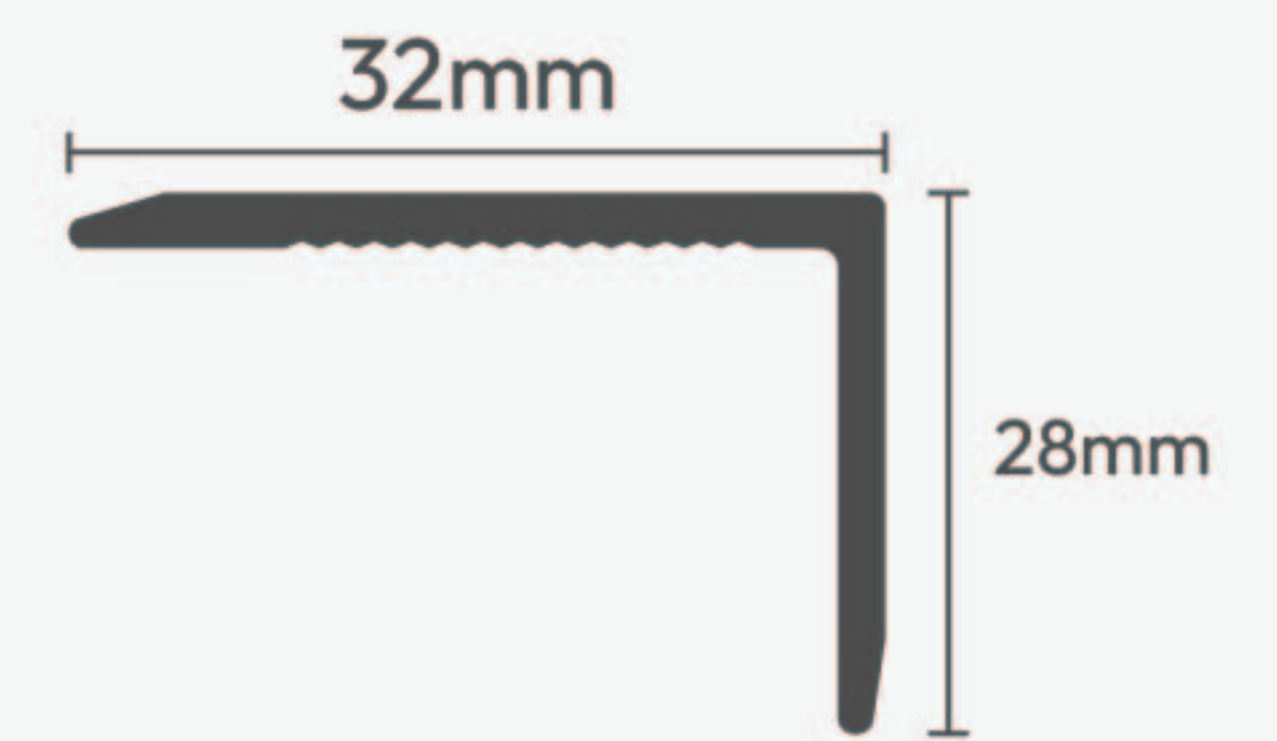

Big L Profile (BL)

Packing: 75 pcs
Product Size: 32 x 28 x 2700mm