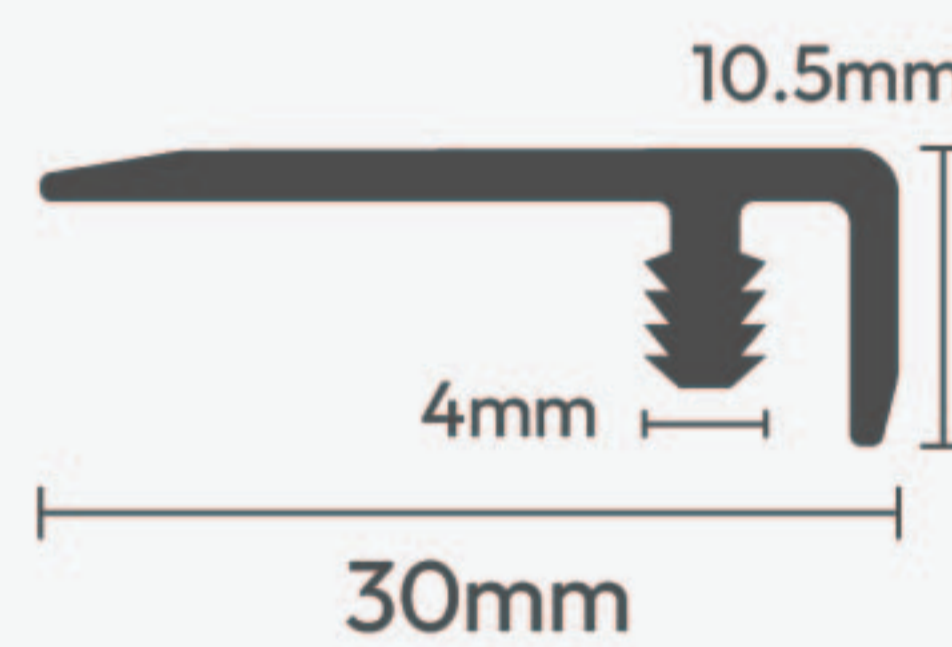

PVC PROFILE / with 8MM Runner

STRUCTURE

T Profile with 8MM Runner (T8)

Packing: 30 pcs
Product Size: 40 x 10 x 2700mm

8mm Runner

End Profile with 8MM Runner (E8)

Packing: 30 pcs
Product Size: 30 x 10.5 x 2700mm

T8, E8 & A8 Inclusive of 8mm Runner

A Profile with 8MM Runner (A8)

Packing: 30 pcs
Product Size: 50 x 11 x 2700mm

Matt Black

Solid White

White

Pine

Natural