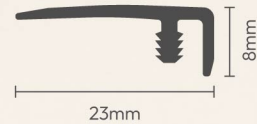

End Profile (N26)

Product Size: 23 x 8 x 2700mm

Packing: 50 pcs | 9 ft / 0.45 kg / pcs