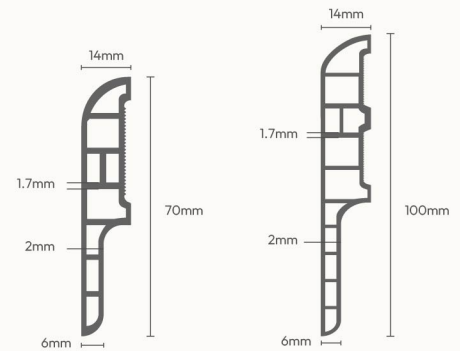

## 4mm Runner (R4) | 8mm Runner (R8)

Product Size: 20 x 4mm | 28 x 8mm

## 70MM | 100MM SKIRTING

**K100**

100mm Skirting  
100 x 14 x 2400mm

**K70**

70mm Skirting  
70 x 14 x 2400mm

**A26**

A Profile  
32 x 9 x 2700mm

**T26**

T Profile  
25 x 7 x 2700mm

**PVC  
PROFILE**

Colour: White

## 70MM | 100MM SKIRTING

**K100**  
100mm Skirting  
100 x 14 x 2400mm

**K70**  
70mm Skirting  
70 x 14 x 2400mm

Technical diagrams showing cross-sections of the skirting profiles with dimensions: 14mm width, 70mm height for K70, and 100mm height for K100. Other dimensions include 1.7mm, 2mm, and 6mm.