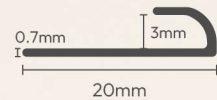

3mm A Profile (AP3)

Product Size: 20 x 3 x 2700mm

Packing: 100 pcs | 15.8 kg / ctn