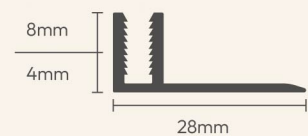

## T Profile (T26)

Product Size: 25 x 7 x 2700mm

Packing: 50 pcs | 9 ft / 0.50 kg / pcs

## 4mm Runner (R4) | 8mm Runner (R8)

Product Size: 20 x 4mm | 28 x 8mm