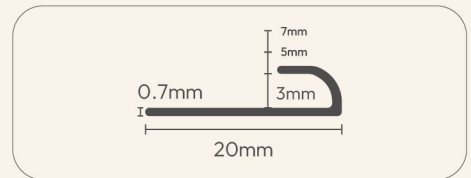

## ALUMINIUM INLAY PROFILE - BENDABLE (IPB6)