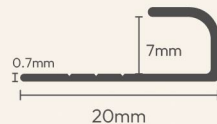

7mm A Profile (AP7)

Product Size: 20 x 7 x 2700mm

Packing: 100 pcs | 20.5 kg / ctn