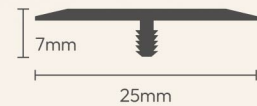

T Profile (T26)

Product Size: 25 x 7 x 2700mm

Packing: 50 pcs | 9 ft / 0.50 kg / pcs