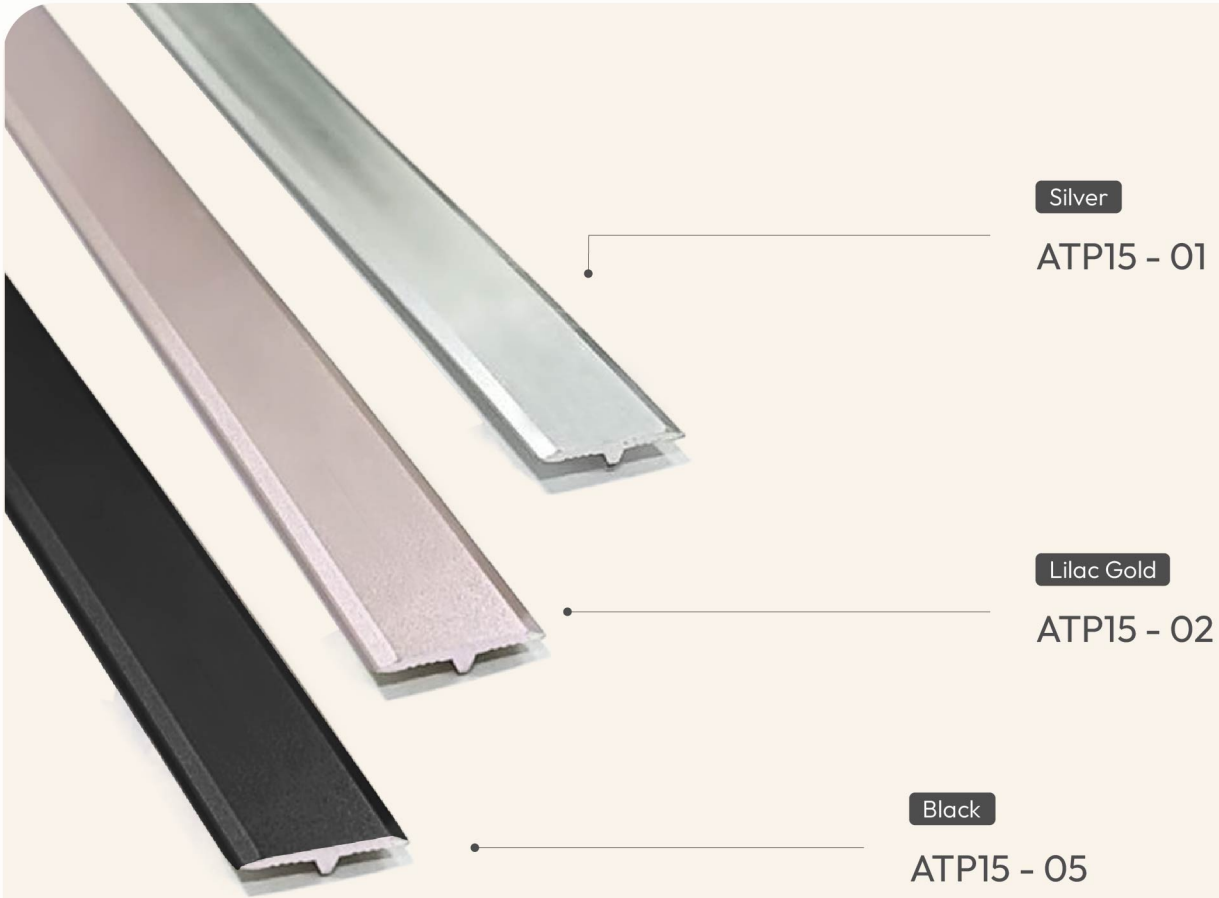

## Aluminium Inlay Profile - Bendable (IPB6)

Product Size: 20 x 6 x 2700mm

Packing: 100 pcs