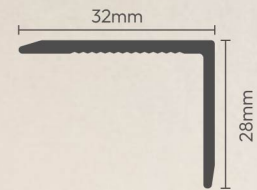

PVC PROFILE

Big L Profile (BL26)

Product Size: 32 x 28 x 2700mm

Packing: 75 pcs | 9 ft / 0.46 kg / pcs