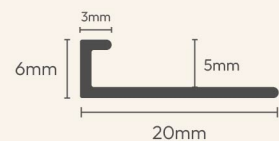

## Aluminium Inlay Profile - Bendable (IPB6)

Product Size: 20 x 6 x 2700mm

Packing: 100 pcs