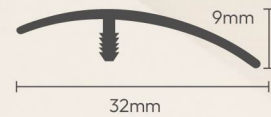

A Profile (A26)

Product Size: 32 x 9 x 2700mm

Packing: 45 pcs | 9 ft / 0.58 kg / pcs