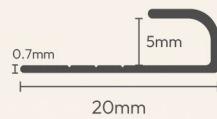

5mm A Profile (AP5)

Product Size: 20 x 5 x 2700mm

Packing: 100 pcs | 18.2 kg / ctn